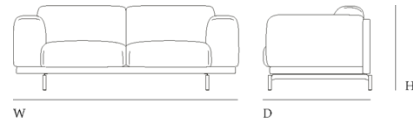

## Dimensions

### Metal Base

Height:	72 cm / 28.3"
Width:	200 cm / 78.7"
Depth:	92 cm / 36.25"
Seat Height:	42 cm / 16.5"
Seat Depth:	60 cm / 23.6"
Armrest Height:	67 cm / 26.4"

### Wood Base

Height:	72 cm / 28.3"
Width:	200 cm / 78.7"
Depth:	92 cm / 36.25"
Seat Height:	42 cm / 16.5"
Seat Depth:	60 cm / 23.6"
Armrest Height:	67 cm / 26.4"