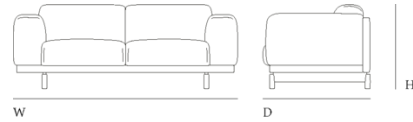

## Dimensions

### Metal Base

Height:	72 cm / 28.3"
Width:	200 cm / 78.7"
Depth:	92 cm / 36.25"
Seat Height:	42 cm / 16.5"
Seat Depth:	60 cm / 23.6"
Armrest Height:	67 cm / 26.4"

### Wood Base

Height:	72 cm / 28.3"
Width:	200 cm / 78.7"
Depth:	92 cm / 36.25"
Seat Height:	42 cm / 16.5"
Seat Depth:	60 cm / 23.6"
Armrest Height:	67 cm / 26.4"